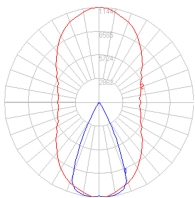

### Dimensions

### Packaging

1 Box

1 x 23-11/16" x 9-9/16" x 14-11/16" / 12.21 lbs - 60 cm x 24 cm x 37.1 cm / 5.54 kg

### Light distribution

Direct

### Luminaire weight

9.68 lbs / 4.39 kg

Red = Max Cd. Through Vertical plane

Blue = Max Cd. Through Horizontal plane