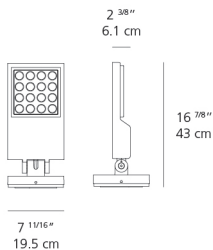

### Dimensions

### Luminaire weight

9.68 lbs / 4.39 kg

Red = Max Cd. Through Vertical plane

Blue = Max Cd. Through Horizontal plane