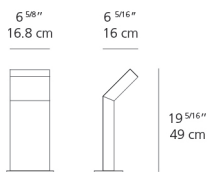

Dimensions

Packaging

1 Box

1 x 11-1/2" x 11-1/2" x 25-5/16" / 11.79 lbs - 29 cm x 29 cm x 64 cm / 5.35 kg

Light distribution

Indirect

Luminaire weight

8.4 lbs / 3.81 kg