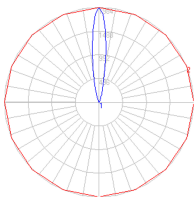

Dimensions

Packaging

1 Box

1 x 11-1/2" x 11-1/2" x 25-5/16" / 11.79 lbs - 29 cm x 29 cm x 64 cm / 5.35 kg

Light distribution

Indirect

Luminaire weight

8.4 lbs / 3.81 kg

Red = Max Cd. Through Vertical plane

Blue = Max Cd. Through Horizontal plane

Warranty

5 year limited warranty, Upon registration. Click here to register your purchase.