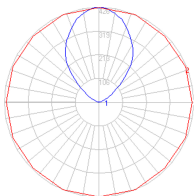

Dimensions

Packaging

1 Box

1 x 11-1/2" x 11-1/2" x 25-5/16" / 10.41 lbs - 29 cm x 29 cm x 64 cm / 4.72 kg

Light distribution

Indirect

Luminaire weight

7.01 lbs / 3.18 kg

Red = Max Cd. Through Vertical plane

Blue = Max Cd. Through Horizontal plane

Warranty

5 year limited warranty, Upon registration. Click here to register your purchase.