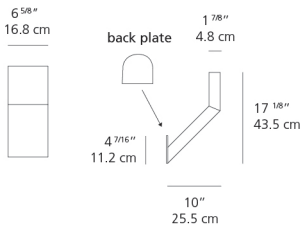

Dimensions

Packaging

1 Box

1 x 11-1/2" x 11-1/2" x 25-5/16" / 10.41 lbs - 29 cm x 29 cm x 64 cm / 4.72 kg

Light distribution

Indirect

Luminaire weight

7.01 lbs / 3.18 kg