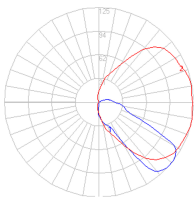

### Dimensions

### Light distribution

Direct

### Luminaire weight

11.62 lbs / 5.27 kg

Red = Max Cd. Through Vertical plane

Blue = Max Cd. Through Horizontal plane