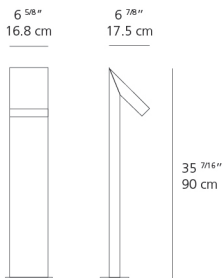

### Dimensions

### Luminaire weight

11.62 lbs / 5.27 kg

Red = Max Cd. Through Vertical plane

Blue = Max Cd. Through Horizontal plane