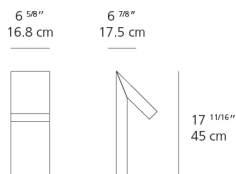

### Dimensions

### Packaging

1 Box

1 x 11-1/2" x 11-1/2" x 25-5/16" / 12.17 lbs - 29 cm x 29 cm x 64 cm / 5.52 kg