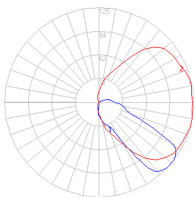

Dimensions

Packaging

1 Box

1 x 11-1/2" x 11-1/2" x 25-5/16" / 12.17 lbs - 29 cm x 29 cm x 64 cm / 5.52 kg

Light distribution

Direct

Luminaire weight

8.77 lbs / 3.98 kg

Red = Max Cd. Through Vertical plane

Blue = Max Cd. Through Horizontal plane

Warranty

5 year limited warranty, Upon registration. Click here to register your purchase.