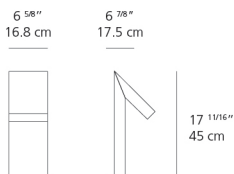

Dimensions

Packaging

1 Box

1 x 11-1/2" x 11-1/2" x 25-5/16" / 12.17 lbs - 29 cm x 29 cm x 64 cm / 5.52 kg

Light distribution

Direct

Luminaire weight

8.77 lbs / 3.98 kg