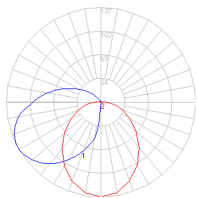

Dimensions

Packaging

1 Box

1 x 9-9/16" x 9-9/16" x 24-11/16" / 11.9 lbs - 24 cm x 24 cm x 62.5 cm / 5.4 kg

Light distribution

Diffused

Luminaire weight

9.92 lbs / 4.5 kg

Red = Max Cd. Through Vertical plane

Blue = Max Cd. Through Horizontal plane

Warranty

5 year limited warranty, Upon registration. Click here to register your purchase.