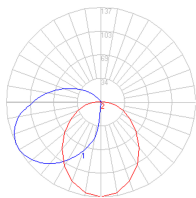

Dimensions

Packaging

1 Box

1 x 9-9/16" x 9-9/16" x 24-11/16" / 11.9 lbs - 24 cm x 24 cm x 62.5 cm / 5.4 kg

Light distribution

Diffused

Luminaire weight

9.92 lbs / 4.5 kg

Red = Max Cd. Through Vertical plane

Blue = Max Cd. Through Horizontal plane

Warranty

5 year limited warranty, Upon registration. Click here to register your purchase.