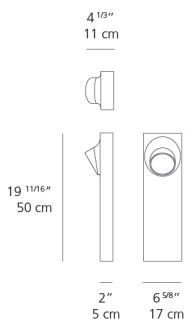

Dimensions

Packaging

1 Box

1 x 9-9/16" x 9-9/16" x 24-11/16" / 11.9 lbs - 24 cm x 24 cm x 62.5 cm / 5.4 kg

Light distribution

Diffused

Luminaire weight

9.92 lbs / 4.5 kg