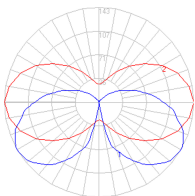

Dimensions

Packaging

1 Box

1 x 9-9/16" x 9-9/16" x 24-11/16" / 11.9 lbs - 24 cm x 24 cm x 62.5 cm / 5.4 kg

Light distribution

Diffused

Luminaire weight

9.92 lbs / 4.5 kg