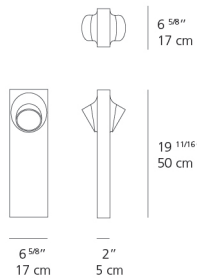

Dimensions

Packaging

1 Box

1 x 9-9/16" x 9-9/16" x 24-11/16" / 11.9 lbs - 24 cm x 24 cm x 62.5 cm / 5.4 kg

Light distribution

Diffused

Luminaire weight

9.92 lbs / 4.5 kg