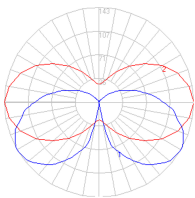

Dimensions

Packaging

1 Box

1 x 9-9/16" x 9-9/16" x 24-11/16" / 11.9 lbs - 24 cm x 24 cm x 62.5 cm / 5.4 kg

Light distribution

Diffused

Luminaire weight

9.92 lbs / 4.5 kg

Red = Max Cd. Through Vertical plane

Blue = Max Cd. Through Horizontal plane

Warranty

5 year limited warranty,
Upon registration. Click here
to register your purchase.