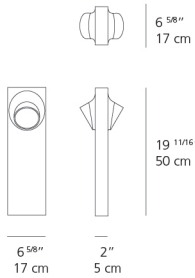

Dimensions

Packaging

1 Box

1 x 9-9/16" x 9-9/16" x 24-11/16" / 11.9 lbs - 24 cm x 24 cm x 62.5 cm / 5.4 kg

Light distribution

Diffused

Luminaire weight

9.92 lbs / 4.5 kg