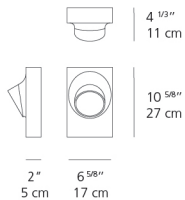

Dimensions

Packaging

1 Box

1 x 12-11/16" x 12-1/8" x 5-3/16" / 5.51 lbs - 32 cm x 30.5 cm x 13 cm / 2.5 kg

Light distribution

Diffused

Luminaire weight

4.41 lbs / 2 kg