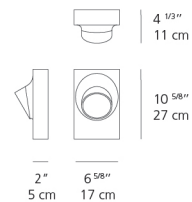

### Dimensions

### Packaging

1 Box

1 x 12-11/16" x 12-1/8" x 5-3/16" / 5.51 lbs - 32 cm x 30.5 cm x 13 cm / 2.5 kg