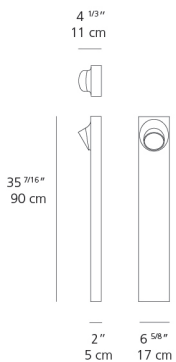

Delivered lumens	284lm
Light output ratio	47.33lm/W
Power consumption	6W
Led type	5.5W Array*
CCT (Correlated Color Temperature)	3000K
CRI (Color Rendering Index)	>80
Life expectancy	50000Hrs
Control type	On/Off
Input Voltage	120V
Driver	TCI - 1 x DCC-15W-350MA/US
BUG Rating	B0-U2-G1

Dimensions

Packaging

1 Box

1 x 10-15/16" x 10-15/16" x 37-5/8" / 15.65 lbs - 27.5 cm x 27.5 cm x 95.3 cm / 7.1 kg

Light distribution

Diffused

Luminaire weight

12.13 lbs / 5.5 kg