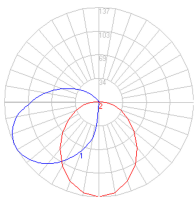

Dimensions

Packaging

1 Box

1 x 10-15/16" x 10-15/16" x 37-5/8" / 15.65 lbs - 27.5 cm x 27.5 cm x 95.3 cm / 7.1 kg

Light distribution

Diffused

Luminaire weight

12.13 lbs / 5.5 kg

Red = Max Cd. Through Vertical plane

Blue = Max Cd. Through Horizontal plane

Warranty

5 year limited warranty, Upon registration. Click here to register your purchase.