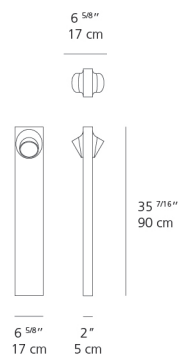

Dimensions

Packaging

1 Box

1 x 10-15/16" x 10-15/16" x 37-5/8" / 15.65 lbs - 27.5 cm x 27.5 cm x 95.3 cm / 7.1 kg

Light distribution

Diffused

Luminaire weight

12.13 lbs / 5.5 kg