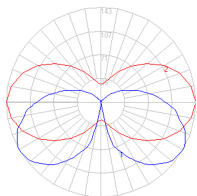

Dimensions

Packaging

1 Box

1 x 10-15/16" x 10-15/16" x 37-5/8" / 15.65 lbs - 27.5 cm x 27.5 cm x 95.3 cm / 7.1 kg

Light distribution

Diffused

Luminaire weight

12.13 lbs / 5.5 kg

Red = Max Cd. Through Vertical plane

Blue = Max Cd. Through Horizontal plane

Warranty

5 year limited warranty, Upon registration. Click here to register your purchase.