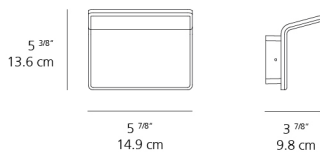

Packaging

1 Box

1 x 9-1/8" x 9-1/4" x 5-3/16" / 5.29 lbs - 22.9 cm x 23.2 cm x 13 cm / 2.4 kg

Light distribution

Indirect

Luminaire weight

3.97 lbs / 1.8 kg

Warranty