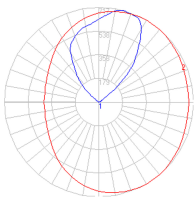

Luminaire weight

1.94 lbs / .88 kg