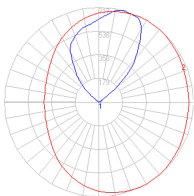

Dimensions

Packaging

1 Box

1 x 11-11/16" x 11-1/2" x 5-11/16" / 2.47 lbs - 29.4 cm x 16.2 cm x 14.2 cm / 1.12 kg

Light distribution

Indirect

Luminaire weight

1.94 lbs / .88 kg

Red = Max Cd. Through Vertical plane

Blue = Max Cd. Through Horizontal plane

Warranty

5 year limited warranty,
Upon registration. Click here
to register your purchase.