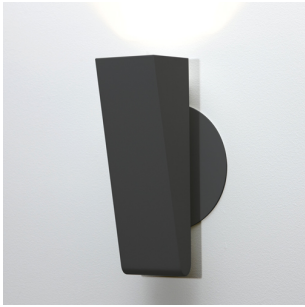

Cuneo mini wall/floor Anthracite Grey

SPECIFICATIONS

T082828

Design By

Klaus Begasse

Collection

Outdoor

Specifications

Delivered lumens	886lm
Light output ratio	81lm/W
Power consumption	11W
Led type	9W C.O.B.*
CCT (Correlated Color Temperature)	3000K
CRI (Color Rendering Index)	>93
Life expectancy	50000Hrs
Control type	Dimmable 2-Wire
Input Voltage	120V
Driver	HATCH - 1 x LC12-0500P-120-B
BUG Rating	B0-U4-G0

Colors & Finishes

■ Anthracite grey

Materials

- Body in aluminum
- Prismatic screen in PMMA
- Rust backplate provided

Features & Accessories

- In wall installation, light can point upwards or downwards
- Electronic driver integrated