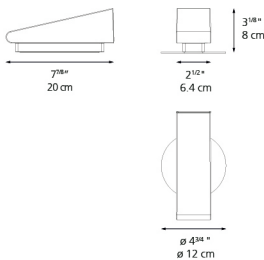

Dimensions

Packaging

1 Box

1 x 11-11/16" x 11-1/2" x 5-11/16" / 2.47 lbs - 29.4 cm x 16.2 cm x 14.2 cm / 1.12 kg

Light distribution

Indirect

Luminaire weight

1.94 lbs / .88 kg