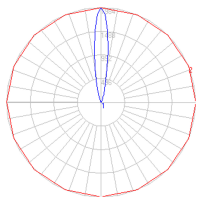

Dimensions

Packaging

1 Box

1 x 12-11/16" x 12-1/8" x 5-3/16" / 4.96 lbs - 32 cm x 30.5 cm x 13 cm / 2.25 kg

Light distribution

Indirect

Red = Max Cd. Through Vertical plane

Blue = Max Cd. Through Horizontal plane