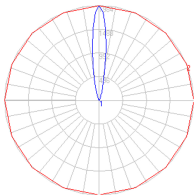

Dimensions

Packaging

1 Box

1 x 12-11/16" x 12-1/8" x 5-3/16" / 4.96 lbs - 32 cm x 30.5 cm x 13 cm / 2.25 kg

Light distribution

Indirect

Red = Max Cd. Through Vertical plane

Blue = Max Cd. Through Horizontal plane