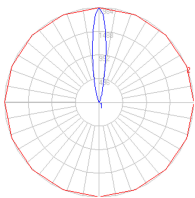

Dimensions

Packaging

1 Box

1 x 12-11/16" x 5-3/16" x 12-1/8" / 4.96 lbs - 32 cm x 13 cm x 30.5 cm / 2.25 kg

Light distribution

Indirect

Red = Max Cd. Through Vertical plane

Blue = Max Cd. Through Horizontal plane