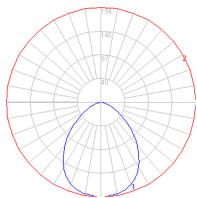

Luminaire weight

9.81 lbs / 4.45 kg