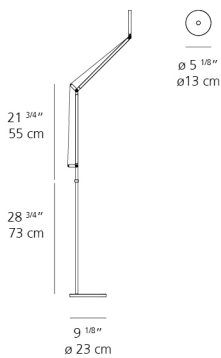

Dimensions