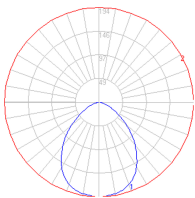

1 x 42" x 14" x 2-5/8" / 5.51 lbs - 106.5 cm x 35.5 cm x 6.5 cm / 2.5 kg

1 x 11-15/16" x 11-15/16" x 3-13/16" / 9.17 lbs - 30.1 cm x 30.1 cm x 9.5 cm / 4.16 kg

1 x 41-13/16" x 1-11/16" x 1-11/16" / 1.54 lbs - 106 cm x 4 cm x 4 cm / .7 kg

Light distribution

Direct

Luminaire weight

9.81 lbs / 4.45 kg

Warranty

5 year limited warranty, Upon registration. Click here to register your purchase.

Red = Max Cd. Through Vertical plane

Blue = Max Cd. Through Horizontal plane