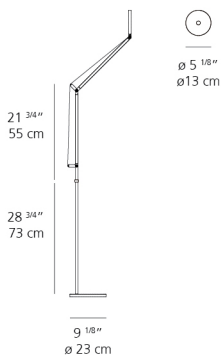

### Dimensions

### Luminaire weight

9.81 lbs / 4.45 kg

Red = Max Cd. Through Vertical plane

Blue = Max Cd. Through Horizontal plane