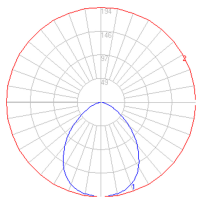

### Dimensions

### Packaging

3 Boxes

1 x 42" x 14" x 2-5/8" / 5.51 lbs - 106.5 cm x 35.5 cm x 6.5 cm / 2.5 kg

1 x 11-15/16" x 11-15/16" x 3-13/16" / 9.17 lbs - 30.1 cm x 30.1 cm x 9.5 cm / 4.16 kg

1 x 41-13/16" x 1-11/16" x 1-11/16" / 1.54 lbs - 106 cm x 4 cm x 4 cm / .7 kg

### Light distribution

Direct

### Luminaire weight

9.81 lbs / 4.45 kg

Red = Max Cd. Through Vertical plane

Blue = Max Cd. Through Horizontal plane