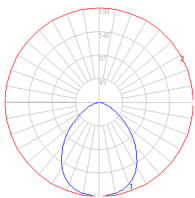

Luminaire weight

2.71 lbs / 1.23 kg

Warranty

5 year limited warranty, Upon registration. Click here to register your purchase.

Red = Max Cd. Through Vertical plane

Blue = Max Cd. Through Horizontal plane