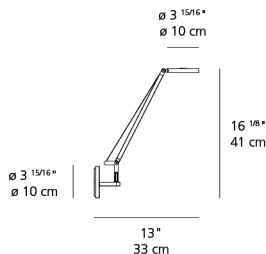

Dimensions

Packaging

1 Box

1 x 19-9/16" x 8-9/16" x 49-5/16" / 2.07 lbs - 49.5 cm x 21.5 cm x 125 cm / .94 kg

Light distribution

Direct

Luminaire weight

0 lbs / 0 kg

Warranty

5 year limited warranty,
Upon registration. Click here
to register your purchase.