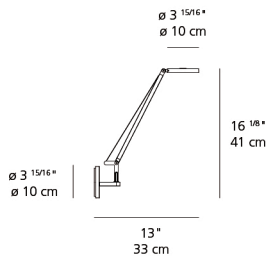

Dimensions

Packaging

1 Box

1 x 19-9/16" x 8-9/16" x 49-5/16" / 2.07 lbs - 49.5 cm x 21.5 cm x 125 cm / .94 kg

Light distribution

Direct

Luminaire weight

0 lbs / 0 kg

Warranty

5 year limited warranty, Upon registration. Click here to register your purchase.