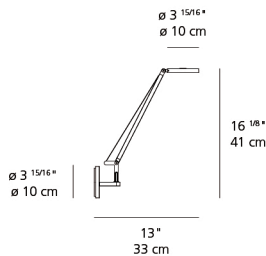

Dimensions

Packaging

1 Box

1 x 19-9/16" x 8-9/16" x 5-3/16" / 2.07 lbs - 49.5 cm x 21.5 cm x 13 cm / .94 kg

Light distribution

Direct

Luminaire weight

1.21 lbs / .55 kg

Warranty

5 year limited warranty, Upon registration. Click here to register your purchase.