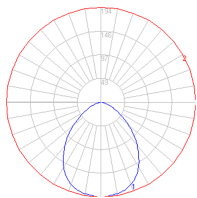

### Dimensions

### Packaging

2 Boxes

1 x 42" x 14" x 2-5/8" / 5.51 lbs - 106.5 cm x 35.5 cm x 6.5 cm / 2.5 kg

1 x 11-15/16" x 11-15/16" x 3-13/16" / 9.17 lbs - 30.1 cm x 30.1 cm x 9.5 cm / 4.16 kg

### Light distribution

Direct

Red = Max Cd. Through Vertical plane

Blue = Max Cd. Through Horizontal plane