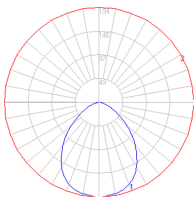

### Dimensions

### Packaging

2 Boxes

1 x 42" x 14" x 2-5/8" / 5.51 lbs - 106.5 cm x 35.5 cm x 6.5 cm / 2.5 kg

1 x 5-3/16" x 4-13/16" x 3-5/8" / .44 lbs - 13 cm x 12 cm x 9 cm / .2 kg

### Light distribution

Direct

Red = Max Cd. Through Vertical plane

Blue = Max Cd. Through Horizontal plane