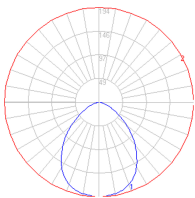

1 x 42" x 14" x 2-5/8" / 5.51 lbs - 106.5 cm x 35.5 cm x 6.5 cm / 2.5 kg

1 x 7-15/16" x 7-15/16" x 6-3/8" / .77 lbs - 20 cm x 20 cm x 16 cm / .35 kg

Light distribution

Direct

Luminaire weight

1.87 lbs / .85 kg

Red = Max Cd. Through Vertical plane

Blue = Max Cd. Through Horizontal plane

Warranty

5 year limited warranty, Upon registration. Click here to register your purchase.