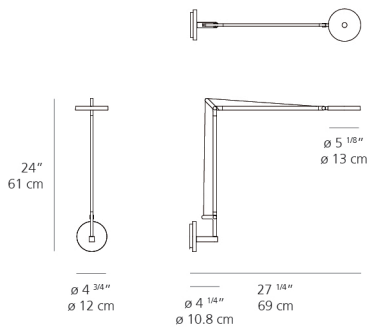

Dimensions

Packaging

2 Boxes

1 x 42" x 14" x 2-5/8" / 5.51 lbs - 106.5 cm x 35.5 cm x 6.5 cm / 2.5 kg

1 x 7-15/16" x 7-15/16" x 6-3/8" / .77 lbs - 20 cm x 20 cm x 16 cm / .35 kg

Light distribution

Direct

Luminaire weight

1.87 lbs / .85 kg

Red = Max Cd. Through Vertical plane

Blue = Max Cd. Through Horizontal plane

Warranty

5 year limited warranty, Upon registration. Click here to register your purchase.