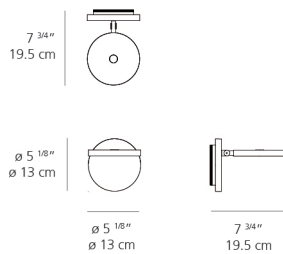

Colors & Finishes

■ Anthracite grey

Materials

- Head in painted aluminum
- Lower head diffuser in thermoplastic
- Wall bracket in aluminum

Features & Accessories

- Tilttable and rotatable head

Dimensions

Packaging

1 Box

1 x 11-1/8" x 9-1/8" x 7-15/16" / 2.65 lbs - 28 cm x 23 cm x 20 cm / 1.2 kg

Light distribution

Direct

Red = Max Cd. Through Vertical plane

Blue = Max Cd. Through Horizontal plane

Luminaire weight

.99 lbs / .45 kg