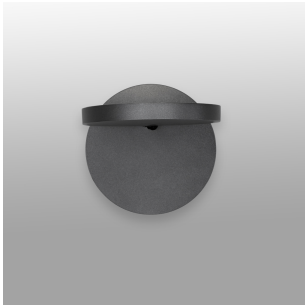

Demetra wall spot w/switch 3000k anthracite grey

SPECIFICATIONS

1730018A

Design By

Naoto Fukasawa

Collection

Design

Specifications

Delivered lumens	472lm
Light output ratio	44.74lm/W
Power consumption	10.58W
Led type	9.5W Array*
CCT (Correlated Color Temperature)	3000K
CRI (Color Rendering Index)	>80
Life expectancy	50000Hrs
Control type	DIMMABLE (On Head) / Switch
Input Voltage	120V
Driver	TCl - 1 x DC-12W-550MA-AR

Colors & Finishes

Anthracite grey

Materials

- Head in painted aluminum
- Lower head diffuser in thermoplastic
- Wall bracket in aluminum

Features & Accessories

- Tilttable and rotatable head
- Dimmer switch incorporated on head