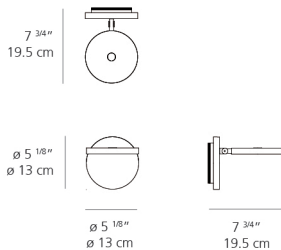

Dimensions

Packaging

1 Box

1 x 11-1/8" x 9-1/8" x 7-15/16" / 2.65 lbs - 28 cm x 23 cm x 20 cm / 1.2 kg

Light distribution

Direct

Red = Max Cd. Through Vertical plane

Blue = Max Cd. Through Horizontal plane