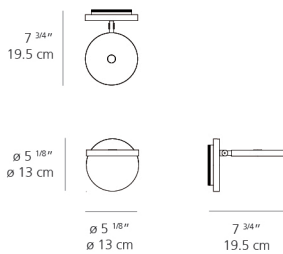

Dimensions

Packaging

1 Box

1 x 11-1/8" x 9-1/8" x 7-15/16" / 2.65 lbs - 28 cm x 23 cm x 20 cm / 1.2 kg

Light distribution

Direct

Red = Max Cd. Through Vertical plane

Blue = Max Cd. Through Horizontal plane