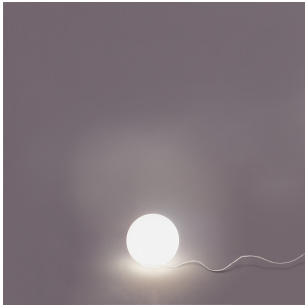

Disocuri 14 table

1034118A

SPECIFICATIONS

Design By

Michele De Lucchi

Collection

Design

Specifications

Lamp type	LED-T (Non Integrated) ONLY
Lamp	max 4W LED E12/G16.5
Lamp Included	No
Control type	On/Off (On Cord)
Input Voltage	120V
Power consumption	4.14W
Ballast	N/A

Colors & Finishes

White

Materials

- Base in thermoplastic resin
- Acid-etched diffuser made out of handblown glass

Features & Accessories

Dimensions

Packaging

1 Box

1 x 9-15/16" x 9-15/16" x 9-15/16" / 2.47 lbs - 25 cm x 25 cm x 25 cm / 1.12 kg

Light distribution

Diffused

Luminaire weight