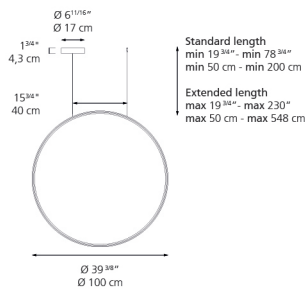

Delivered lumens	7777.38lm
Light output ratio	139lm/W
Power consumption	62W
Led type	53.4W Array*
CCT (Correlated Color Temperature)	3000K
CRI (Color Rendering Index)	>90
Life expectancy	50000Hrs
Control type	Dimmable 2-Wire / Dimmable 0-10V
Input Voltage	120-277V
Driver	EFORE - 2 x RCL040-0800A

Dimensions

Packaging

1 Box

1 x 45-3/8" x 36-11/16" x 3-5/8" / 17.39 lbs - 115 cm x 93 cm x 9 cm / 7.89 kg

Light distribution

Direct

Luminaire weight

0 lbs / 0 kg