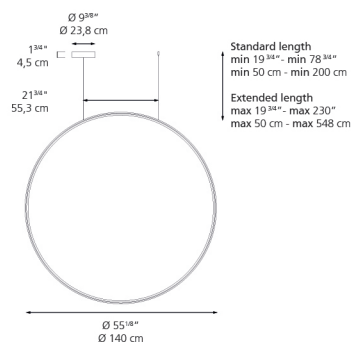

Delivered lumens	10325.14lm
Light output ratio	145lm/W
Power consumption	83W
Led type	72W Array*
CCT (Correlated Color Temperature)	3000K
CRI (Color Rendering Index)	>90
Life expectancy	50000Hrs
Control type	Dimmable 2-Wire / Dimmable 0-10V
Input Voltage	120-277V
Driver	EFORE - 2 x RCL050-1050A

Dimensions

Packaging

1 Box

1 x 45-3/8" x 36-11/16" x 3-5/8" / 17.39 lbs - 115 cm x 93 cm x 9 cm / 7.89 kg

Light distribution

Direct

Luminaire weight

0 lbs / 0 kg