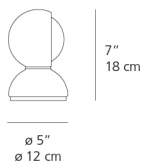

Features & Accessories

- Possibility to mount on wall

Dimensions

Packaging

1 Box

1 x 9-15/16" x 7-15/16" x 7-15/16" / 1.98 lbs - 25 cm x 20 cm x 20 cm / .9 kg

Light distribution

Diffused