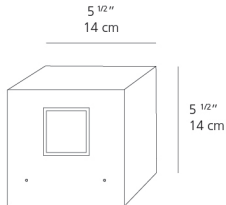

White RAL9002

Materials

- Body in aluminum

Specifications

Delivered lumens	73lm
Light output ratio	10.43lm/W
Power consumption	7W
Led type	6.5W Array*
CCT (Correlated Color Temperature)	3000K
CRI (Color Rendering Index)	>80
Life expectancy	50000Hrs
Control type	On/Off
Input Voltage	120V
Driver	TCI - 1 x DC-12W-700MA-BMU
BUG Rating	B0-U2-G0

Features & Accessories

- Electronic driver integrated
- Standard non dimmable
- For dimming options, please consult with your Artemide Sales Representative

Dimensions

Packaging

1 Box

1 x 8-3/8" x 8-3/8" x 8-3/4" / 6.42 lbs - 21 cm x 21 cm x 22 cm / 2.91 kg

Light distribution

Direct/Indirect

Red = Max Cd. Through Vertical plane

Blue = Max Cd. Through Horizontal plane

Luminaire weight

5.69 lbs / 2.58 kg

Warranty

5 year limited warranty, Upon registration. Click here to register your purchase.