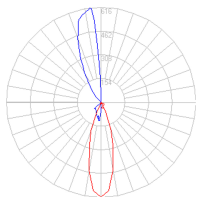

White RAL9002

Materials

- Body in aluminum

Specifications

Delivered lumens	73lm
Light output ratio	10.43lm/W
Power consumption	7W
Led type	6.5W Array*
CCT (Correlated Color Temperature)	3000K
CRI (Color Rendering Index)	>80
Life expectancy	50000Hrs
Control type	On/Off
Input Voltage	120V
Driver	TCI - 1 x DC-12W-700MA-BMU
BUG Rating	B0-U2-G0

Features & Accessories

- Electronic driver integrated
- Standard non dimmable
- For dimming options, please consult with your Artemide Sales Representative

Dimensions

Packaging

1 Box

1 x 8-3/8" x 8-3/8" x 8-3/4" / 6.42 lbs - 21 cm x 21 cm x 22 cm / 2.91 kg

Light distribution

Direct/Indirect

Red = Max Cd. Through Vertical plane

Blue = Max Cd. Through Horizontal plane

Luminaire weight

5.69 lbs / 2.58 kg

Warranty

5 year limited warranty, Upon registration. Click here to register your purchase.