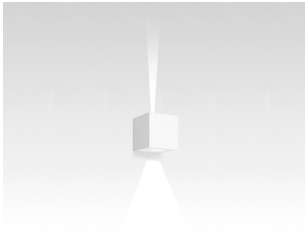

Effetto square wall 1 narrow+1 large beam 3000K white

SPECIFICATIONS

T4201NLW08

Design By

Ernesto Gismondi

Collection

Outdoor

Colors & Finishes

White RAL9002

Materials

- Body in aluminum

Specifications

Delivered lumens	73lm
Light output ratio	10.43lm/W
Power consumption	7W
Led type	6.5W Array*
CCT (Correlated Color Temperature)	3000K
CRI (Color Rendering Index)	>80
Life expectancy	50000Hrs
Control type	On/Off
Input Voltage	120V
Driver	TCI - 1 x DC-12W-700MA-BMU
BUG Rating	B0-U2-G0

Light distribution

Direct/Indirect

Red = Max Cd. Through Vertical plane

Blue = Max Cd. Through Horizontal plane

Luminaire weight

5.69 lbs / 2.58 kg

Warranty

5 year limited warranty, Upon registration. Click here to register your purchase.