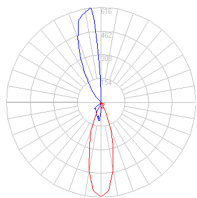

Anthracite grey

Materials

- Body in aluminum

Specifications

Delivered lumens	73lm
Light output ratio	10.43lm/W
Power consumption	7W
Led type	6.5W Array*
CCT (Correlated Color Temperature)	3000K
CRI (Color Rendering Index)	>80
Life expectancy	50000Hrs
Control type	On/Off
Input Voltage	120V
Driver	TCI - 1 x DC-12W-700MA-BMU
BUG Rating	B0-U2-G0

Features & Accessories

- Electronic driver integrated
- Standard non dimmable
- For dimming options, please consult with your Artemide Sales Representative

Dimensions

Packaging

1 Box

1 x 8-3/8" x 8-3/8" x 8-3/4" / 6.13 lbs - 21 cm x 21 cm x 22 cm / 2.78 kg

Light distribution

Direct/Indirect

Red = Max Cd. Through Vertical plane

Blue = Max Cd. Through Horizontal plane

Luminaire weight

5.4 lbs / 2.45 kg

Warranty

5 year limited warranty, Upon registration. Click here to register your purchase.