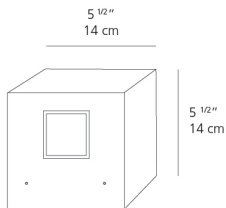

Anthracite grey

Materials

- Body in aluminum

Specifications

Delivered lumens	73lm
Light output ratio	10.43lm/W
Power consumption	7W
Led type	6.5W Array*
CCT (Correlated Color Temperature)	3000K
CRI (Color Rendering Index)	>80
Life expectancy	50000Hrs
Control type	On/Off
Input Voltage	120V
Driver	TCI - 1 x DC-12W-700MA-BMU
BUG Rating	B0-U2-G0

Features & Accessories

- Electronic driver integrated
- Standard non dimmable
- For dimming options, please consult with your Artemide Sales Representative

Dimensions

Packaging

1 Box

1 x 8-3/8" x 8-3/8" x 8-3/4" / 6.13 lbs - 21 cm x 21 cm x 22 cm / 2.78 kg

Light distribution

Direct/Indirect

Red = Max Cd. Through Vertical plane

Blue = Max Cd. Through Horizontal plane

Luminaire weight

5.4 lbs / 2.45 kg

Warranty

5 year limited warranty, Upon registration. Click here to register your purchase.