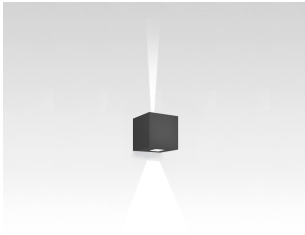

Effetto square wall 1 narrow+1 large beam 3000K

SPECIFICATIONS

T4201NLW28

Design By

Ernesto Gismondi

Collection

Outdoor

Colors & Finishes

Anthracite grey

Materials

- Body in aluminum

Specifications

Delivered lumens	73lm
Light output ratio	10.43lm/W
Power consumption	7W
Led type	6.5W Array*
CCT (Correlated Color Temperature)	3000K
CRI (Color Rendering Index)	>80
Life expectancy	50000Hrs
Control type	On/Off
Input Voltage	120V
Driver	TCI - 1 x DC-12W-700MA-BMU
BUG Rating	B0-U2-G0

Features & Accessories

- Electronic driver integrated
- Standard non dimmable
- For dimming options, please consult with your Artemide Sales Representative

Dimensions

Packaging

1 Box

1 x 8-3/8" x 8-3/8" x 8-3/4" / 6.13 lbs - 21 cm x 21 cm x 22 cm / 2.78 kg

Light distribution

Direct/Indirect

Red = Max Cd. Through Vertical plane

Blue = Max Cd. Through Horizontal plane

Luminaire weight

5.4 lbs / 2.45 kg

Warranty

5 year limited warranty, Upon registration. Click here to register your purchase.