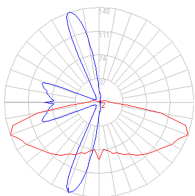

White RAL9002

Materials

- Body in aluminum

Specifications

Delivered lumens	76lm
Light output ratio	6.91lm/W
Power consumption	11W
Led type	10W Array*
CCT (Correlated Color Temperature)	3000K
CRI (Color Rendering Index)	>80
Life expectancy	50000Hrs
Control type	On/Off
Input Voltage	120V
Driver	TCI - 1 x DC-12W-700MA-BMU
BUG Rating	B0-U3-G1

Features & Accessories

- Electronic driver integrated
- Standard non dimmable
- For dimming options, please consult with your Artemide Sales Representative

Dimensions

Packaging

1 Box

1 x 8-3/8" x 8-3/8" x 8-3/4" / 6.33 lbs - 21 cm x 21 cm x 22 cm / 2.87 kg

Light distribution

Direct/Indirect

Luminaire weight

5.6 lbs / 2.54 kg

Warranty

5 year limited warranty,
Upon registration. Click [here](#)
to register your purchase.

Red = Max Cd. Through Vertical plane

Blue = Max Cd. Through Horizontal plane