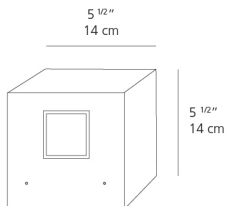

White RAL9002

Materials

- Body in aluminum

Specifications

Delivered lumens	76lm
Light output ratio	6.91lm/W
Power consumption	11W
Led type	10W Array*
CCT (Correlated Color Temperature)	3000K
CRI (Color Rendering Index)	>80
Life expectancy	50000Hrs
Control type	On/Off
Input Voltage	120V
Driver	TCI - 1 x DC-12W-700MA-BMU
BUG Rating	B0-U3-G1

Features & Accessories

- Electronic driver integrated
- Standard non dimmable
- For dimming options, please consult with your Artemide Sales Representative

Dimensions

Packaging

1 Box

1 x 8-3/8" x 8-3/8" x 8-3/4" / 6.33 lbs - 21 cm x 21 cm x 22 cm / 2.87 kg