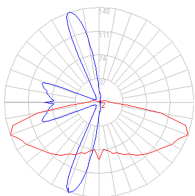

■ Anthracite grey

Materials

- Body in aluminum

Specifications

Delivered lumens	76lm
Light output ratio	6.91lm/W
Power consumption	11W
Led type	10W Array*
CCT (Correlated Color Temperature)	3000K
CRI (Color Rendering Index)	>80
Life expectancy	50000Hrs
Control type	On/Off
Input Voltage	120V
Driver	- 1 x
BUG Rating	B0-U3-G1

Features & Accessories

- Electronic driver integrated
- Standard non dimmable
- For dimming options, please consult with your Artemide Sales Representative

Dimensions

Packaging

1 Box

1 x 8-3/8" x 8-3/8" x 8-3/4" / 6.13 lbs - 21 cm x 21 cm x 22 cm / 2.78 kg

Light distribution

Direct/Indirect

Luminaire weight

5.4 lbs / 2.45 kg

Red = Max Cd. Through Vertical plane

Blue = Max Cd. Through Horizontal plane

Warranty

5 year limited warranty,
Upon registration. Click [here](#)
to register your purchase.