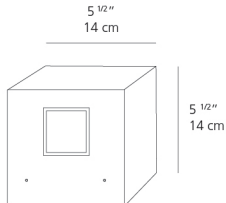

■ Anthracite grey

Materials

- Body in aluminum

Specifications

Delivered lumens	76lm
Light output ratio	6.91lm/W
Power consumption	11W
Led type	10W Array*
CCT (Correlated Color Temperature)	3000K
CRI (Color Rendering Index)	>80
Life expectancy	50000Hrs
Control type	On/Off
Input Voltage	120V
Driver	- 1 x
BUG Rating	B0-U3-G1

Features & Accessories

- Electronic driver integrated
- Standard non dimmable
- For dimming options, please consult with your Artemide Sales Representative

Dimensions

Packaging

1 Box

1 x 8-3/8" x 8-3/8" x 8-3/4" / 6.13 lbs - 21 cm x 21 cm x 22 cm / 2.78 kg

Light distribution

Direct/Indirect

Luminaire weight

5.4 lbs / 2.45 kg

Red = Max Cd. Through Vertical plane

Blue = Max Cd. Through Horizontal plane

Warranty

5 year limited warranty,
Upon registration. Click [here](#)
to register your purchase.