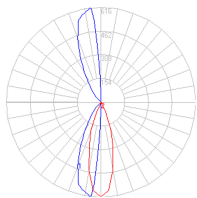

White RAL9002

Materials

- Body in aluminum

Specifications

Delivered lumens	76lm
Light output ratio	6.91lm/W
Power consumption	11W
Led type	10W Array*
CCT (Correlated Color Temperature)	3000K
CRI (Color Rendering Index)	>80
Life expectancy	50000Hrs
Control type	On/Off
Input Voltage	120V
Driver	TCI - 1 x DC-12W-700MA-BMU
BUG Rating	B0-U2-G1

Features & Accessories

- Electronic driver integrated
- Standard non dimmable
- For dimming options, please consult with your Artemide Sales Representative

Dimensions

Packaging

1 Box

1 x 8-3/8" x 8-3/8" x 8-3/4" / 6.33 lbs - 21 cm x 21 cm x 22 cm / 2.87 kg

Light distribution

Direct/Indirect

Red = Max Cd. Through Vertical plane

Blue = Max Cd. Through Horizontal plane

Luminaire weight

5.6 lbs / 2.54 kg

Warranty

5 year limited warranty, Upon registration. Click here to register your purchase.