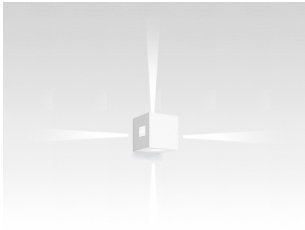

Effetto square wall 4 narrow beams 3000K white

SPECIFICATIONS

T42004NW08

Design By

Ernesto Gismondi

Collection

Outdoor

Colors & Finishes

White RAL9002

Materials

- Body in aluminum

Specifications

Delivered lumens	76lm
Light output ratio	6.91lm/W
Power consumption	11W
Led type	10W Array*
CCT (Correlated Color Temperature)	3000K
CRI (Color Rendering Index)	>80
Life expectancy	50000Hrs
Control type	On/Off
Input Voltage	120V
Driver	TCI - 1 x DC-12W-700MA-BMU
BUG Rating	B0-U2-G1