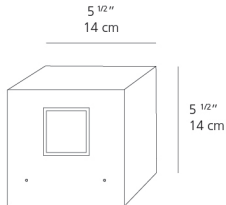

White RAL9002

Materials

- Body in aluminum

Specifications

Delivered lumens	76lm
Light output ratio	6.91lm/W
Power consumption	11W
Led type	10W Array*
CCT (Correlated Color Temperature)	3000K
CRI (Color Rendering Index)	>80
Life expectancy	50000Hrs
Control type	On/Off
Input Voltage	120V
Driver	TCI - 1 x DC-12W-700MA-BMU
BUG Rating	B0-U2-G1

Features & Accessories

- Electronic driver integrated
- Standard non dimmable
- For dimming options, please consult with your Artemide Sales Representative

Dimensions

Packaging

1 Box

1 x 8-3/8" x 8-3/8" x 8-3/4" / 6.33 lbs - 21 cm x 21 cm x 22 cm / 2.87 kg

Light distribution

Direct/Indirect

Red = Max Cd. Through Vertical plane

Blue = Max Cd. Through Horizontal plane

Luminaire weight

5.6 lbs / 2.54 kg

Warranty

5 year limited warranty, Upon registration. Click here to register your purchase.