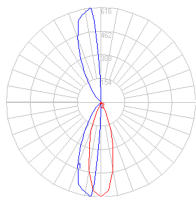

Effetto square wall 4 narrow beams 3000K

SPECIFICATIONS

T42004NW28

Design By

Ernesto Gismondi

Collection

Outdoor

Colors & Finishes

■ Anthracite grey

Materials

- Body in aluminum

Specifications

Delivered lumens	76lm
Light output ratio	6.91lm/W
Power consumption	11W
Led type	10W Array*
CCT (Correlated Color Temperature)	3000K
CRI (Color Rendering Index)	>80
Life expectancy	50000Hrs
Control type	On/Off
Input Voltage	120V
Driver	TCl - 1 x DC-12W-700MA-BMU
BUG Rating	B0-U2-G1

Features & Accessories

- Electronic driver integrated
- Standard non dimmable
- For dimming options, please consult with your Artemide Sales Representative

Dimensions

Packaging

1 Box

1 x 8-3/8" x 8-3/8" x 8-3/4" / 6.13 lbs - 21 cm x 21 cm x 22 cm / 2.78 kg

Light distribution

Direct/Indirect

Red = Max Cd. Through Vertical plane

Blue = Max Cd. Through Horizontal plane

Luminaire weight

5.4 lbs / 2.45 kg

Warranty

5 year limited warranty,
Upon registration. Click [here](#)
to register your purchase.