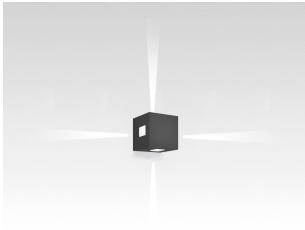

Effetto square wall 4 narrow beams 3000K

SPECIFICATIONS

T42004NW28

Design By

Ernesto Gismondi

Collection

Outdoor

Colors & Finishes

■ Anthracite grey

Materials

- Body in aluminum

Specifications

Delivered lumens	76lm
Light output ratio	6.91lm/W
Power consumption	11W
Led type	10W Array*
CCT (Correlated Color Temperature)	3000K
CRI (Color Rendering Index)	>80
Life expectancy	50000Hrs
Control type	On/Off
Input Voltage	120V
Driver	TCl - 1 x DC-12W-700MA-BMU
BUG Rating	B0-U2-G1

Features & Accessories

- Electronic driver integrated
- Standard non dimmable
- For dimming options, please consult with your Artemide Sales Representative

Dimensions

Packaging

1 Box

1 x 8-3/8" x 8-3/8" x 8-3/4" / 6.13 lbs - 21 cm x 21 cm x 22 cm / 2.78 kg