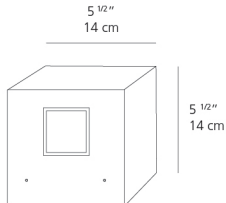

■ Anthracite grey

Materials

- Body in aluminum

Specifications

Delivered lumens	76lm
Light output ratio	6.91lm/W
Power consumption	11W
Led type	10W Array*
CCT (Correlated Color Temperature)	3000K
CRI (Color Rendering Index)	>80
Life expectancy	50000Hrs
Control type	On/Off
Input Voltage	120V
Driver	TCl - 1 x DC-12W-700MA-BMU
BUG Rating	B0-U2-G1

Features & Accessories

- Electronic driver integrated
- Standard non dimmable
- For dimming options, please consult with your Artemide Sales Representative

Dimensions

Packaging

1 Box

1 x 8-3/8" x 8-3/8" x 8-3/4" / 6.13 lbs - 21 cm x 21 cm x 22 cm / 2.78 kg

Light distribution

Direct/Indirect

Red = Max Cd. Through Vertical plane

Blue = Max Cd. Through Horizontal plane

Luminaire weight

5.4 lbs / 2.45 kg

Warranty

5 year limited warranty,
Upon registration. Click [here](#)
to register your purchase.