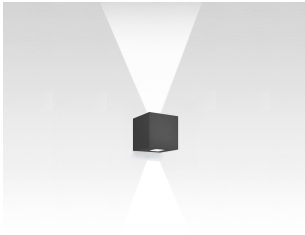

Effetto square wall 2 large beams 3000K

SPECIFICATIONS

T42012LW28

Design By

Ernesto Gismondi

Collection

Outdoor

Colors & Finishes

Anthracite grey

Materials

- Body in aluminum

Specifications

Delivered lumens	109lm
Light output ratio	15.57lm/W
Power consumption	7W
Led type	6.5W Array*
CCT (Correlated Color Temperature)	3000K
CRI (Color Rendering Index)	>80
Life expectancy	50000Hrs
Control type	On/Off
Input Voltage	120V
Driver	TCI - 1 x DC-12W-700MA-BMU
BUG Rating	B0-U2-G0

Features & Accessories

- Electronic driver integrated
- Standard non dimmable
- For dimming options, please consult with your Artemide Sales Representative