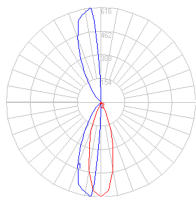

Effetto square wall 2 narrow beams 3000K

SPECIFICATIONS

T42012NW28

Design By

Ernesto Gismondi

Collection

Outdoor

Colors & Finishes

Anthracite grey

Materials

- Body in aluminum

Specifications

Delivered lumens	38lm
Light output ratio	5.43lm/W
Power consumption	7W
Led type	6.5W Array*
CCT (Correlated Color Temperature)	3000K
CRI (Color Rendering Index)	>80
Life expectancy	50000Hrs
Control type	On/Off
Input Voltage	120V
Driver	TCI - 1 x DC-12W-700MA-BMU
BUG Rating	B0-U2-G0

Features & Accessories

- Electronic driver integrated
- Standard non dimmable
- For dimming options, please consult with your Artemide Sales Representative

Dimensions

Packaging

1 Box

1 x 8-3/8" x 8-3/8" x 8-3/4" / 6.13 lbs - 21 cm x 21 cm x 22 cm / 2.78 kg

Light distribution

Direct/Indirect

Red = Max Cd. Through Vertical plane

Blue = Max Cd. Through Horizontal plane

Luminaire weight

5.4 lbs / 2.45 kg

Warranty

5 year limited warranty, Upon registration. Click here to register your purchase.