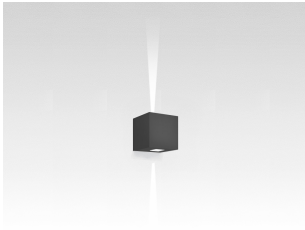

Effetto square wall 2 narrow beams 3000K

SPECIFICATIONS

T42012NW28

Design By

Ernesto Gismondi

Collection

Outdoor

Colors & Finishes

Anthracite grey

Materials

- Body in aluminum

Specifications

Delivered lumens	38lm
Light output ratio	5.43lm/W
Power consumption	7W
Led type	6.5W Array*
CCT (Correlated Color Temperature)	3000K
CRI (Color Rendering Index)	>80
Life expectancy	50000Hrs
Control type	On/Off
Input Voltage	120V
Driver	TCI - 1 x DC-12W-700MA-BMU
BUG Rating	B0-U2-G0

Features & Accessories

- Electronic driver integrated
- Standard non dimmable
- For dimming options, please consult with your Artemide Sales Representative

Dimensions

Packaging

1 Box

1 x 8-3/8" x 8-3/8" x 8-3/4" / 6.13 lbs - 21 cm x 21 cm x 22 cm / 2.78 kg

Light distribution

Direct/Indirect

Red = Max Cd. Through Vertical plane

Blue = Max Cd. Through Horizontal plane

Luminaire weight

5.4 lbs / 2.45 kg

Warranty

5 year limited warranty, Upon registration. Click here to register your purchase.