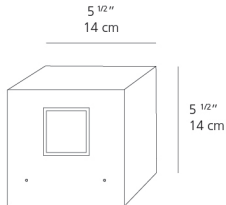

Anthracite grey

Materials

- Body in aluminum

Specifications

Delivered lumens	38lm
Light output ratio	5.43lm/W
Power consumption	7W
Led type	6.5W Array*
CCT (Correlated Color Temperature)	3000K
CRI (Color Rendering Index)	>80
Life expectancy	50000Hrs
Control type	On/Off
Input Voltage	120V
Driver	TCI - 1 x DC-12W-700MA-BMU
BUG Rating	B0-U2-G0

Features & Accessories

- Electronic driver integrated
- Standard non dimmable
- For dimming options, please consult with your Artemide Sales Representative

Dimensions

Packaging

1 Box

1 x 8-3/8" x 8-3/8" x 8-3/4" / 6.13 lbs - 21 cm x 21 cm x 22 cm / 2.78 kg

Light distribution

Direct/Indirect

Red = Max Cd. Through Vertical plane

Blue = Max Cd. Through Horizontal plane

Luminaire weight

5.4 lbs / 2.45 kg

Warranty

5 year limited warranty, Upon registration. Click here to register your purchase.