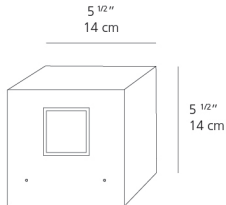

White RAL9002

Materials

- Body in aluminum

Specifications

Delivered lumens	54lm
Light output ratio	11.74lm/W
Power consumption	4.6W
Led type	4W Array*
CCT (Correlated Color Temperature)	3000K
CRI (Color Rendering Index)	>80
Life expectancy	50000Hrs
Control type	On/Off
Input Voltage	120V
Driver	TCI - 1 x DC-12W-700MA-BMU
BUG Rating	B0-U0-G0

Features & Accessories

- Electronic driver integrated
- Standard non dimmable
- For dimming options, please consult with your Artemide Sales Representative

Dimensions

Packaging

1 Box

1 x 8-3/8" x 8-3/8" x 8-3/4" / 6.46 lbs - 21 cm x 21 cm x 22 cm / 2.93 kg