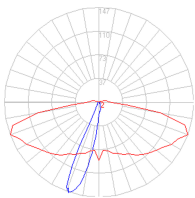

White RAL9002

Materials

- Body in aluminum

Specifications

Delivered lumens	54lm
Light output ratio	11.74lm/W
Power consumption	4.6W
Led type	4W Array*
CCT (Correlated Color Temperature)	3000K
CRI (Color Rendering Index)	>80
Life expectancy	50000Hrs
Control type	On/Off
Input Voltage	120V
Driver	TCI - 1 x DC-12W-700MA-BMU
BUG Rating	B0-U0-G0

Features & Accessories

- Electronic driver integrated
- Standard non dimmable
- For dimming options, please consult with your Artemide Sales Representative

Dimensions

Packaging

1 Box

1 x 8-3/8" x 8-3/8" x 8-3/4" / 6.46 lbs - 21 cm x 21 cm x 22 cm / 2.93 kg

Light distribution

Direct

Luminaire weight

5.73 lbs / 2.6 kg

Red = Max Cd. Through Vertical plane

Blue = Max Cd. Through Horizontal plane

Warranty

5 year limited warranty,
Upon registration. Click here
to register your purchase.