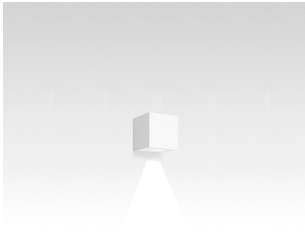

Effetto square wall 1 large beam 3000K white

SPECIFICATIONS

T42021LW08

Design By

Ernesto Gismondi

Collection

Outdoor

Colors & Finishes

White RAL9002

Materials

- Body in aluminum

Specifications

Delivered lumens	54lm
Light output ratio	11.74lm/W
Power consumption	4.6W
Led type	4W Array*
CCT (Correlated Color Temperature)	3000K
CRI (Color Rendering Index)	>80
Life expectancy	50000Hrs
Control type	On/Off
Input Voltage	120V
Driver	TCI - 1 x DC-12W-700MA-BMU
BUG Rating	B0-U0-G0