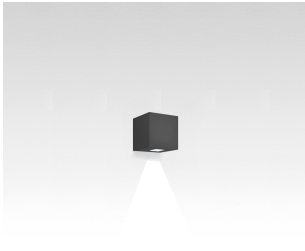

Effetto square wall 1 large beam 3000K

SPECIFICATIONS

T42021LW28

Design By

Ernesto Gismondi

Collection

Outdoor

Colors & Finishes

Anthracite grey

Materials

- Body in aluminum

Specifications

Delivered lumens	54lm
Light output ratio	11.74lm/W
Power consumption	4.6W
Led type	4W Array*
CCT (Correlated Color Temperature)	3000K
CRI (Color Rendering Index)	>80
Life expectancy	50000Hrs
Control type	On/Off
Input Voltage	120V
Driver	TCI - 1 x DC-12W-700MA-BMU
BUG Rating	B0-U0-G0

Features & Accessories

- Electronic driver integrated
- Standard non dimmable
- For dimming options, please consult with your Artemide Sales Representative