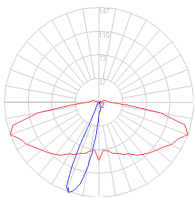

### Dimensions

### Light distribution

Direct

Red = Max Cd. Through Vertical plane

Blue = Max Cd. Through Horizontal plane