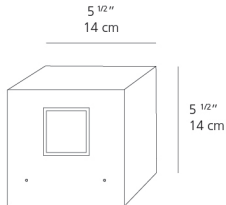

White RAL9002

Materials

- Body in aluminum

Specifications

| | |
|------------------------------------|----------------------------|
| Delivered lumens | 19lm |
| Light output ratio | 4.13lm/W |
| Power consumption | 4.6W |
| Led type | 4W Array* |
| CCT (Correlated Color Temperature) | 3000K |
| CRI (Color Rendering Index) | >80 |
| Life expectancy | 50000Hrs |
| Control type | On/Off |
| Input Voltage | 120V |
| Driver | TCl - 1 x DC-12W-700MA-BMU |
| BUG Rating | B0-U0-G0 |

Features & Accessories

- Electronic driver integrated
- Standard non dimmable
- For dimming options, please consult with your Artemide Sales Representative

Dimensions

Packaging

1 Box

1 x 8-3/8" x 8-3/8" x 8-3/4" / 6.46 lbs - 21 cm x 21 cm x 22 cm / 2.93 kg