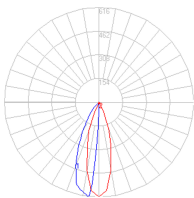

White RAL9002

Materials

- Body in aluminum

Specifications

| | |
|------------------------------------|----------------------------|
| Delivered lumens | 19lm |
| Light output ratio | 4.13lm/W |
| Power consumption | 4.6W |
| Led type | 4W Array* |
| CCT (Correlated Color Temperature) | 3000K |
| CRI (Color Rendering Index) | >80 |
| Life expectancy | 50000Hrs |
| Control type | On/Off |
| Input Voltage | 120V |
| Driver | TCl - 1 x DC-12W-700MA-BMU |
| BUG Rating | B0-U0-G0 |

Features & Accessories

- Electronic driver integrated
- Standard non dimmable
- For dimming options, please consult with your Artemide Sales Representative

Dimensions

Packaging

1 Box

1 x 8-3/8" x 8-3/8" x 8-3/4" / 6.46 lbs - 21 cm x 21 cm x 22 cm / 2.93 kg

Light distribution

Direct

Luminaire weight

5.73 lbs / 2.6 kg

Red = Max Cd. Through Vertical plane

Blue = Max Cd. Through Horizontal plane

Warranty

5 year limited warranty, Upon registration. Click here to register your purchase.