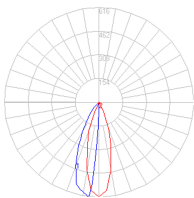

■ Anthracite grey

Materials

- Body in aluminum

Specifications

Delivered lumens	19lm
Light output ratio	4.13lm/W
Power consumption	4.6W
Led type	4W Array*
CCT (Correlated Color Temperature)	3000K
CRI (Color Rendering Index)	>80
Life expectancy	50000Hrs
Control type	On/Off
Input Voltage	120V
Driver	TCl - 1 x DC-12W-700MA-BMU
BUG Rating	B0-U0-G0

Features & Accessories

- Electronic driver integrated
- Standard non dimmable
- For dimming options, please consult with your Artemide Sales Representative

Dimensions

Packaging

1 Box

1 x 8-3/8" x 8-3/8" x 8-3/4" / 6.13 lbs - 21 cm x 21 cm x 22 cm / 2.78 kg

Light distribution

Direct

Luminaire weight

5.4 lbs / 2.45 kg

Warranty

5 year limited warranty, Upon registration. Click here to register your purchase.

Red = Max Cd. Through Vertical plane

Blue = Max Cd. Through Horizontal plane