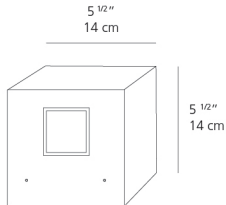

■ Anthracite grey

Materials

- Body in aluminum

Specifications

Delivered lumens	19lm
Light output ratio	4.13lm/W
Power consumption	4.6W
Led type	4W Array*
CCT (Correlated Color Temperature)	3000K
CRI (Color Rendering Index)	>80
Life expectancy	50000Hrs
Control type	On/Off
Input Voltage	120V
Driver	TCl - 1 x DC-12W-700MA-BMU
BUG Rating	B0-U0-G0

Features & Accessories

- Electronic driver integrated
- Standard non dimmable
- For dimming options, please consult with your Artemide Sales Representative

Dimensions

Packaging

1 Box

1 x 8-3/8" x 8-3/8" x 8-3/4" / 6.13 lbs - 21 cm x 21 cm x 22 cm / 2.78 kg