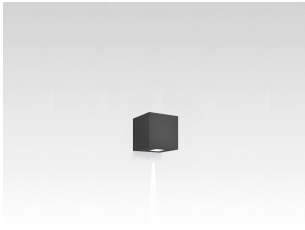

Effetto square wall 1 narrow beam 3000K

SPECIFICATIONS

T42021NW28

Design By

Ernesto Gismondi

Collection

Outdoor

Colors & Finishes

■ Anthracite grey

Materials

- Body in aluminum

Specifications

Delivered lumens	19lm
Light output ratio	4.13lm/W
Power consumption	4.6W
Led type	4W Array*
CCT (Correlated Color Temperature)	3000K
CRI (Color Rendering Index)	>80
Life expectancy	50000Hrs
Control type	On/Off
Input Voltage	120V
Driver	TCl - 1 x DC-12W-700MA-BMU
BUG Rating	B0-U0-G0

Features & Accessories

- Electronic driver integrated
- Standard non dimmable
- For dimming options, please consult with your Artemide Sales Representative

Dimensions

Packaging

1 Box

1 x 8-3/8" x 8-3/8" x 8-3/4" / 6.13 lbs - 21 cm x 21 cm x 22 cm / 2.78 kg