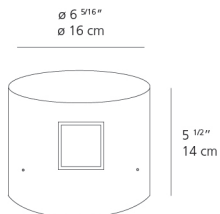

Anthracite grey

Materials

- Body in aluminum

Specifications

Delivered lumens	73lm
Light output ratio	10.43lm/W
Power consumption	7W
Led type	6.5W Array*
CCT (Correlated Color Temperature)	3000K
CRI (Color Rendering Index)	>80
Life expectancy	50000Hrs
Control type	On/Off
Input Voltage	120V
Driver	TCI - 1 x DC-12W-700MA-BMU
BUG Rating	B0-U2-G0

Features & Accessories

- Electronic driver integrated
- Standard non dimmable
- For dimming options, please consult with your Artemide Sales Representative

Dimensions

Packaging

1 Box

1 x 8-3/8" x 8-3/8" x 8-3/4" / 6.13 lbs - 21 cm x 21 cm x 22 cm / 2.78 kg

Light distribution

Direct/Indirect

Luminaire weight

5.4 lbs / 2.45 kg

Red = Max Cd. Through Vertical plane

Blue = Max Cd. Through Horizontal plane

Warranty

5 year limited warranty,
Upon registration. Click here
to register your purchase.