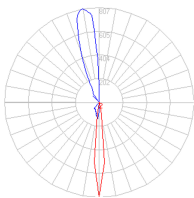

Anthracite grey

Materials

- Body in aluminum

Specifications

Delivered lumens	73lm
Light output ratio	10.43lm/W
Power consumption	7W
Led type	6.5W Array*
CCT (Correlated Color Temperature)	3000K
CRI (Color Rendering Index)	>80
Life expectancy	50000Hrs
Control type	On/Off
Input Voltage	120V
Driver	TCI - 1 x DC-12W-700MA-BMU
BUG Rating	B0-U2-G0

Features & Accessories

- Electronic driver integrated
- Standard non dimmable
- For dimming options, please consult with your Artemide Sales Representative

Dimensions

Packaging

1 Box

1 x 8-3/8" x 8-3/8" x 8-3/4" / 6.13 lbs - 21 cm x 21 cm x 22 cm / 2.78 kg

Light distribution

Direct/Indirect

Luminaire weight

5.4 lbs / 2.45 kg

Red = Max Cd. Through Vertical plane

Blue = Max Cd. Through Horizontal plane

Warranty

5 year limited warranty,
Upon registration. Click here
to register your purchase.